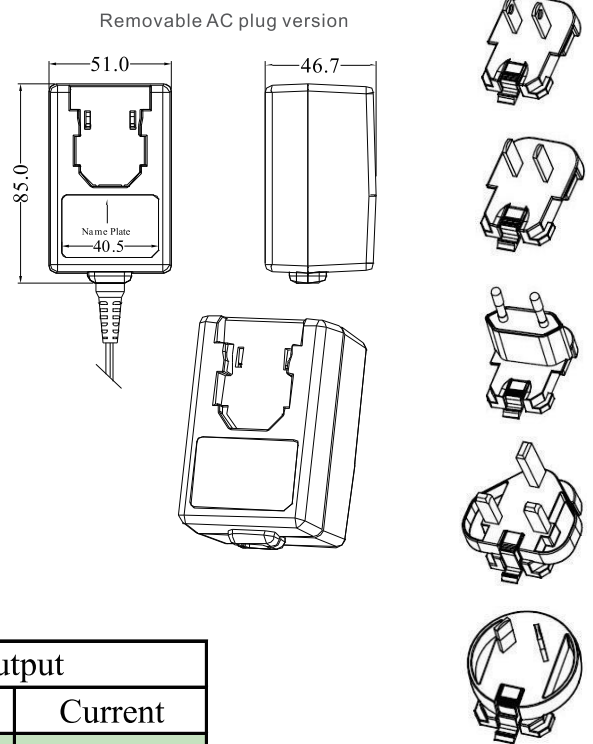

Switching Power Supply

www.wahhing.com.hk

Direct Plug-in Type 36W series

Type No.	Output	
	Voltage	Current
EFS/A036	9.0 - 24 V	1.5 - 3.0 A

Remarks :-

- 1) Input Voltage : AC 100-240V 50/60 Hz
- 2.) Approved safety standard : UL/cUL60950/FCC/CE/GS-EN60065/EMC/PSE/CCC/SAA
- 3.) For any further inquires about the safety approvals, output voltage or current, please feel free to contact our sales representative