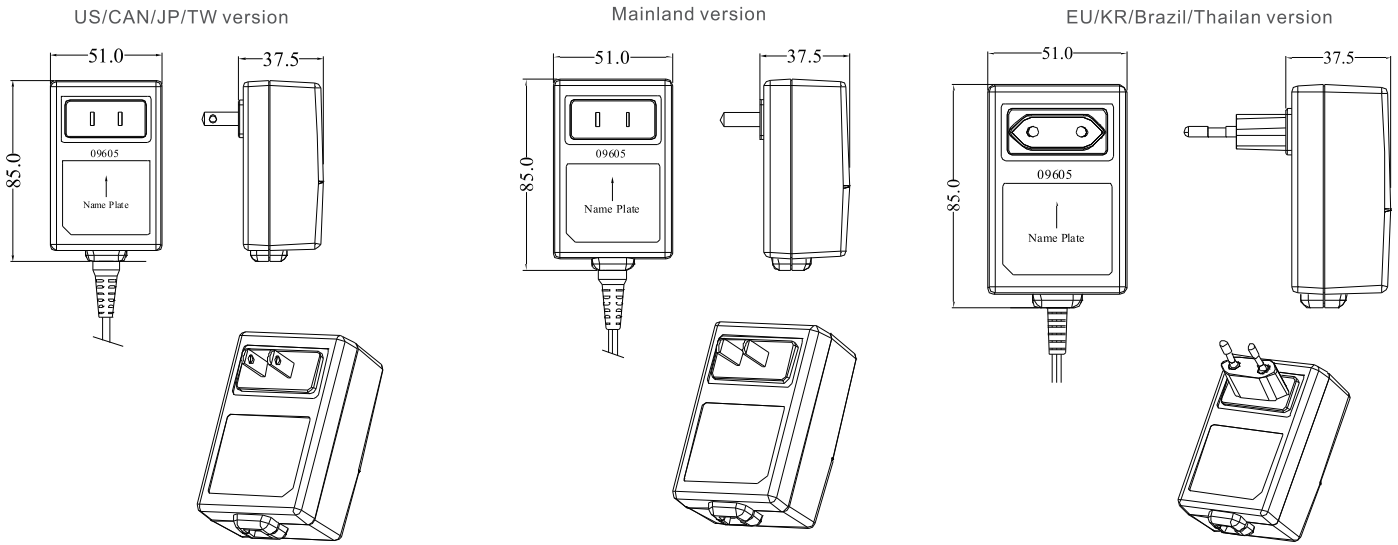

Switching Power Supply

www.wahhing.com.hk

Direct Plug-in Type 36W series

Type No.	Output	
	Voltage	Current
EFS/A036	9.0 - 24 V	1.5 - 3.0 A

Remarks :-

- 1) Input Voltage : AC 100-240V 50/60 Hz
- 2.) Approved safety standard : UL/cUL60950/FCC/CE/GS-EN60065/EMC/PSE/CCC/SAA
- 3.) For any further inquires about the safety approvals, output voltage or current, please feel free to contact our sales representative